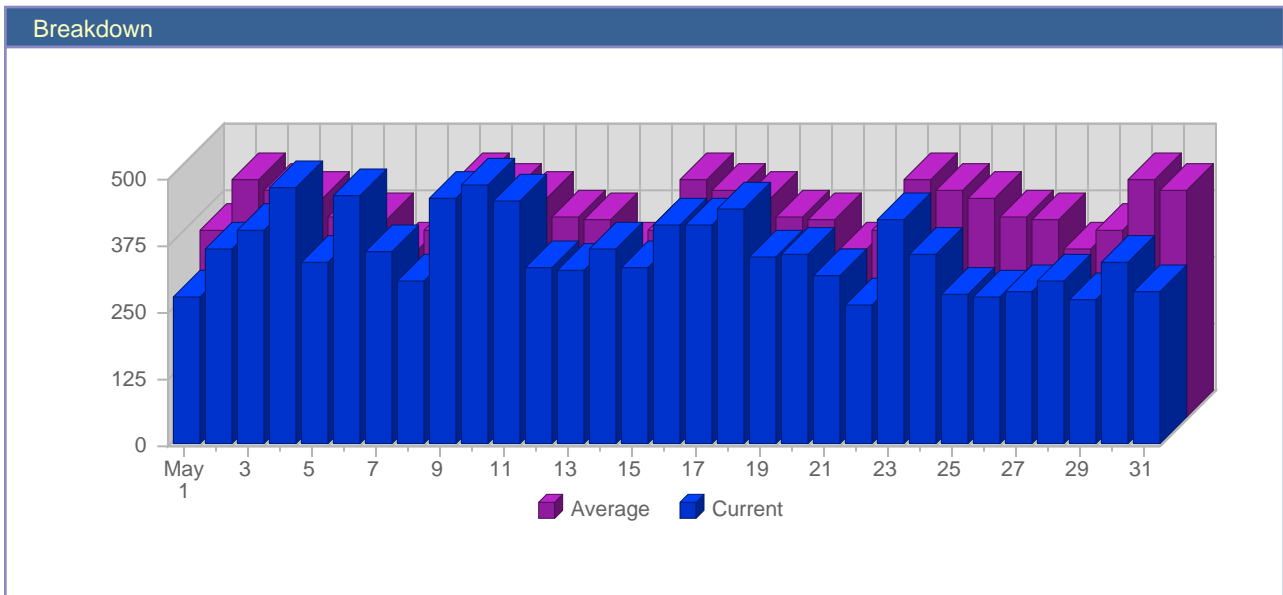

Traffic Reports Visits

Report Description	
Report Description:	Visits during the month of May 2005
Report Range:	Month of May 2005
Report Scope:	Historical Data

Date	Total Visits	Average Visits Historically	Change	Percent of Total Visits
Sun May 1st, 2005	279	353.93	-129 ▼	2.50%
Mon May 2nd, 2005	366	445.02	-170 ▼	3.28%
Tue May 3rd, 2005	400	429.93	-155 ▼	3.58%
Wed May 4th, 2005	483	412.72	-3 ▼	4.33%
Thu May 5th, 2005	343	379.98	-77 ▼	3.07%
Fri May 6th, 2005	468	371.09	+89 ▲	4.19%
Sat May 7th, 2005	363	315.67	+129 ▲	3.25%
Sun May 8th, 2005	307	353.93	+28 ▲	2.75%
Mon May 9th, 2005	462	445.02	+96 ▲	4.14%
Tue May 10th, 2005	486	429.93	+86 ▲	4.35%
Wed May 11th, 2005	459	412.72	-24 ▼	4.11%
Thu May 12th, 2005	334	379.98	-9 ▼	2.99%
Fri May 13th, 2005	326	371.09	-142 ▼	2.92%
Sat May 14th, 2005	365	315.67	+2 ▲	3.27%
Sun May 15th, 2005	334	353.93	+27 ▲	2.99%
Mon May 16th, 2005	412	445.02	-50 ▼	3.69%
Tue May 17th, 2005	414	429.93	-72 ▼	3.71%
Wed May 18th, 2005	444	412.72	-15 ▼	3.98%
Thu May 19th, 2005	351	379.98	+17 ▲	3.14%
Fri May 20th, 2005	355	371.09	+29 ▲	3.18%
Sat May 21st, 2005	316	315.67	-49 ▼	2.83%
Sun May 22nd, 2005	263	353.93	+263 ▲	2.36%
Mon May 23rd, 2005	420	445.02	+420 ▲	3.76%
Tue May 24th, 2005	356	429.93	+356 ▲	3.19%
Wed May 25th, 2005	285	412.72	+285 ▲	2.55%
Thu May 26th, 2005	277	379.98	+277 ▲	2.48%
Fri May 27th, 2005	287	371.09	+287 ▲	2.57%
Sat May 28th, 2005	309	315.67	+309 ▲	2.77%
Sun May 29th, 2005	270	353.93	+270 ▲	2.42%
Mon May 30th, 2005	343	445.02	+343 ▲	3.07%
Tue May 31st, 2005	289	429.93	+289 ▲	2.59%
	11,166	10,597		