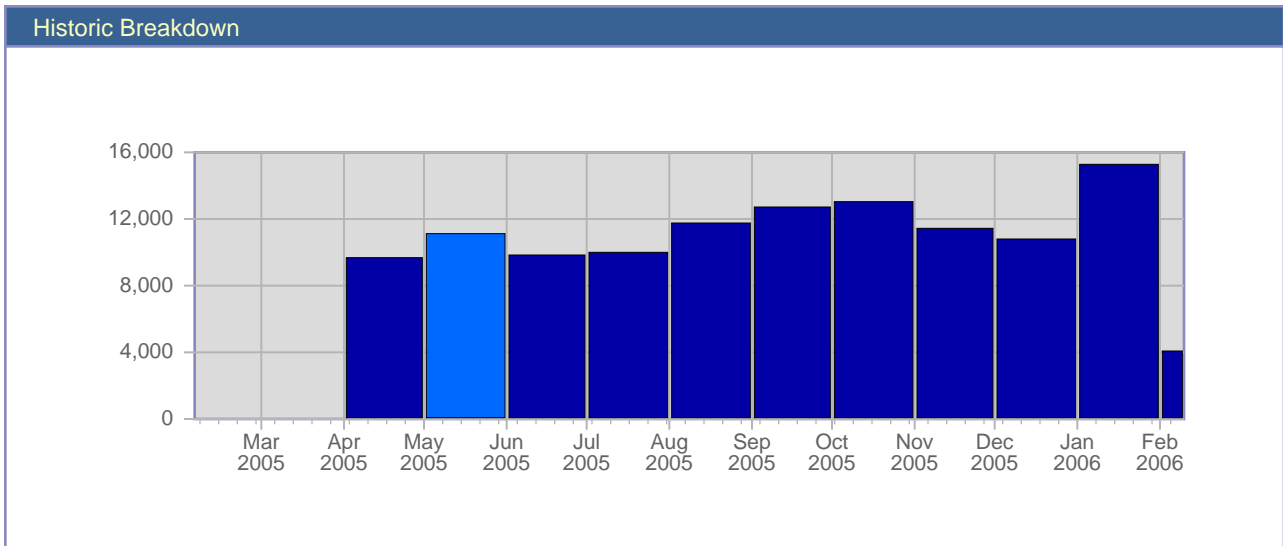

Traffic Reports Visits

Report Description	
Report Description:	Visits during the month of May 2005
Report Range:	Month of May 2005
Report Scope:	Historical Data

Date	Total Visits	Average Visits Historically	Change	Percent of Total Visits
Sun May 1st, 2005	279	353.93	-129 ▼	2.50%
Mon May 2nd, 2005	366	445.02	-170 ▼	3.28%
Tue May 3rd, 2005	400	429.93	-155 ▼	3.58%
Wed May 4th, 2005	483	412.72	-3 ▼	4.33%
Thu May 5th, 2005	343	379.98	-77 ▼	3.07%
Fri May 6th, 2005	468	371.09	+89 ▲	4.19%
Sat May 7th, 2005	363	315.67	+129 ▲	3.25%
Sun May 8th, 2005	307	353.93	+28 ▲	2.75%
Mon May 9th, 2005	462	445.02	+96 ▲	4.14%
Tue May 10th, 2005	486	429.93	+86 ▲	4.35%
Wed May 11th, 2005	459	412.72	-24 ▼	4.11%
Thu May 12th, 2005	334	379.98	-9 ▼	2.99%
Fri May 13th, 2005	326	371.09	-142 ▼	2.92%
Sat May 14th, 2005	365	315.67	+2 ▲	3.27%
Sun May 15th, 2005	334	353.93	+27 ▲	2.99%
Mon May 16th, 2005	412	445.02	-50 ▼	3.69%
Tue May 17th, 2005	414	429.93	-72 ▼	3.71%
Wed May 18th, 2005	444	412.72	-15 ▼	3.98%
Thu May 19th, 2005	351	379.98	+17 ▲	3.14%
Fri May 20th, 2005	355	371.09	+29 ▲	3.18%
Sat May 21st, 2005	316	315.67	-49 ▼	2.83%
Sun May 22nd, 2005	263	353.93	+263 ▲	2.36%
Mon May 23rd, 2005	420	445.02	+420 ▲	3.76%
Tue May 24th, 2005	356	429.93	+356 ▲	3.19%
Wed May 25th, 2005	285	412.72	+285 ▲	2.55%
Thu May 26th, 2005	277	379.98	+277 ▲	2.48%
Fri May 27th, 2005	287	371.09	+287 ▲	2.57%
Sat May 28th, 2005	309	315.67	+309 ▲	2.77%
Sun May 29th, 2005	270	353.93	+270 ▲	2.42%
Mon May 30th, 2005	343	445.02	+343 ▲	3.07%
Tue May 31st, 2005	289	429.93	+289 ▲	2.59%
	11,166	10,597		